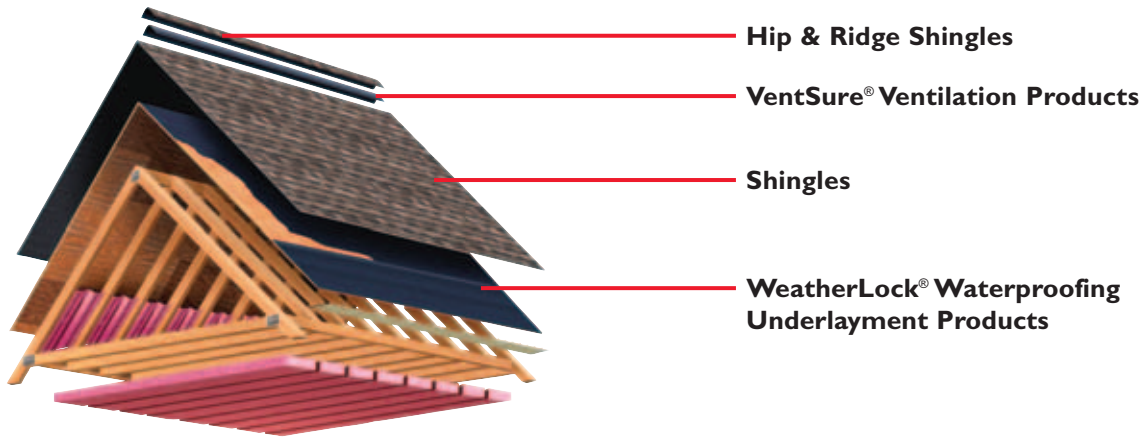

Good looks and value—Classic three-tab shingles are the smart choice.

CLASSIC® SHINGLES

- Available in a wide range of colors†
- 20-Year Limited Warranty*
- 60-MPH Wind Resistance Limited Warranty*

Shasta White†

*See actual warranty for complete details, limitations and requirements.

THE BENEFITS OF A HEALTHY ROOF

For optimum durability and beauty, a complete and healthy roofing system requires hip & ridge shingles, ventilation products, shingles and waterproofing underlayment products.